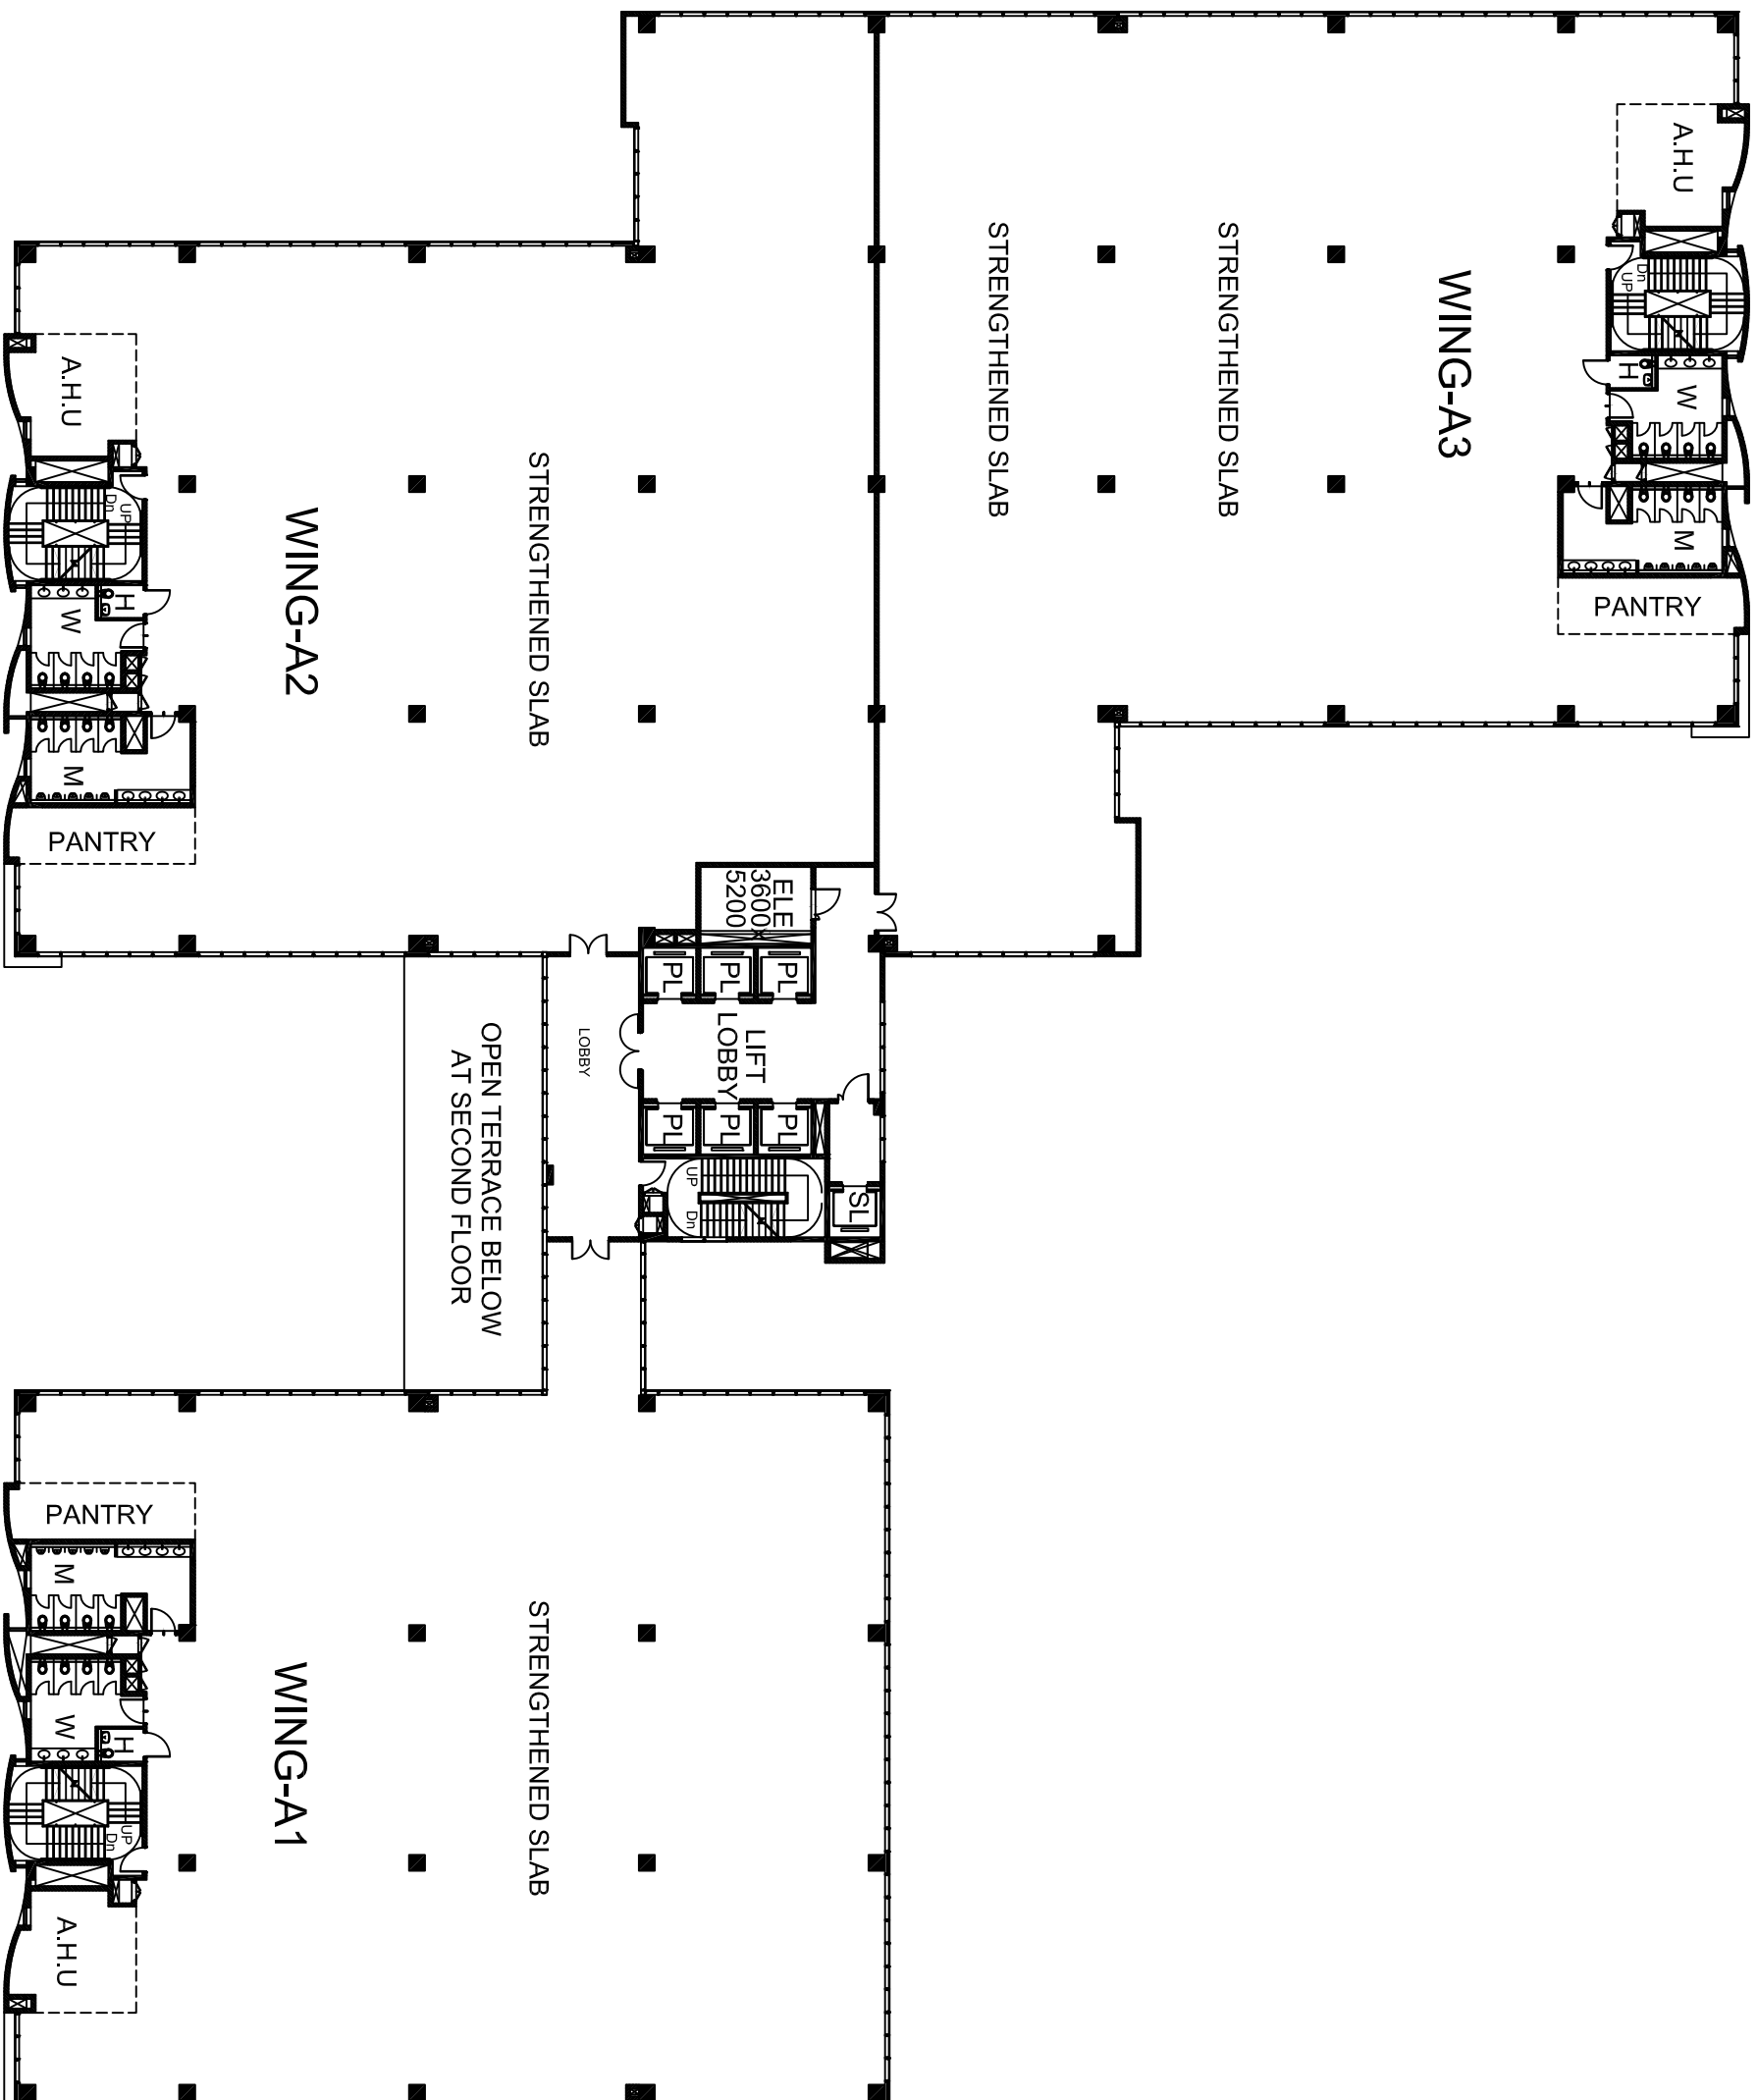

FLOOR	SALEABLE AREA
	Sq Ft
WING-A1	17900
WING-A2	18300
WING-A3	18800

MANTRI COMMERCIO

TYPICAL FLOOR PLAN(3rd,4th,5th)
TOWER-A